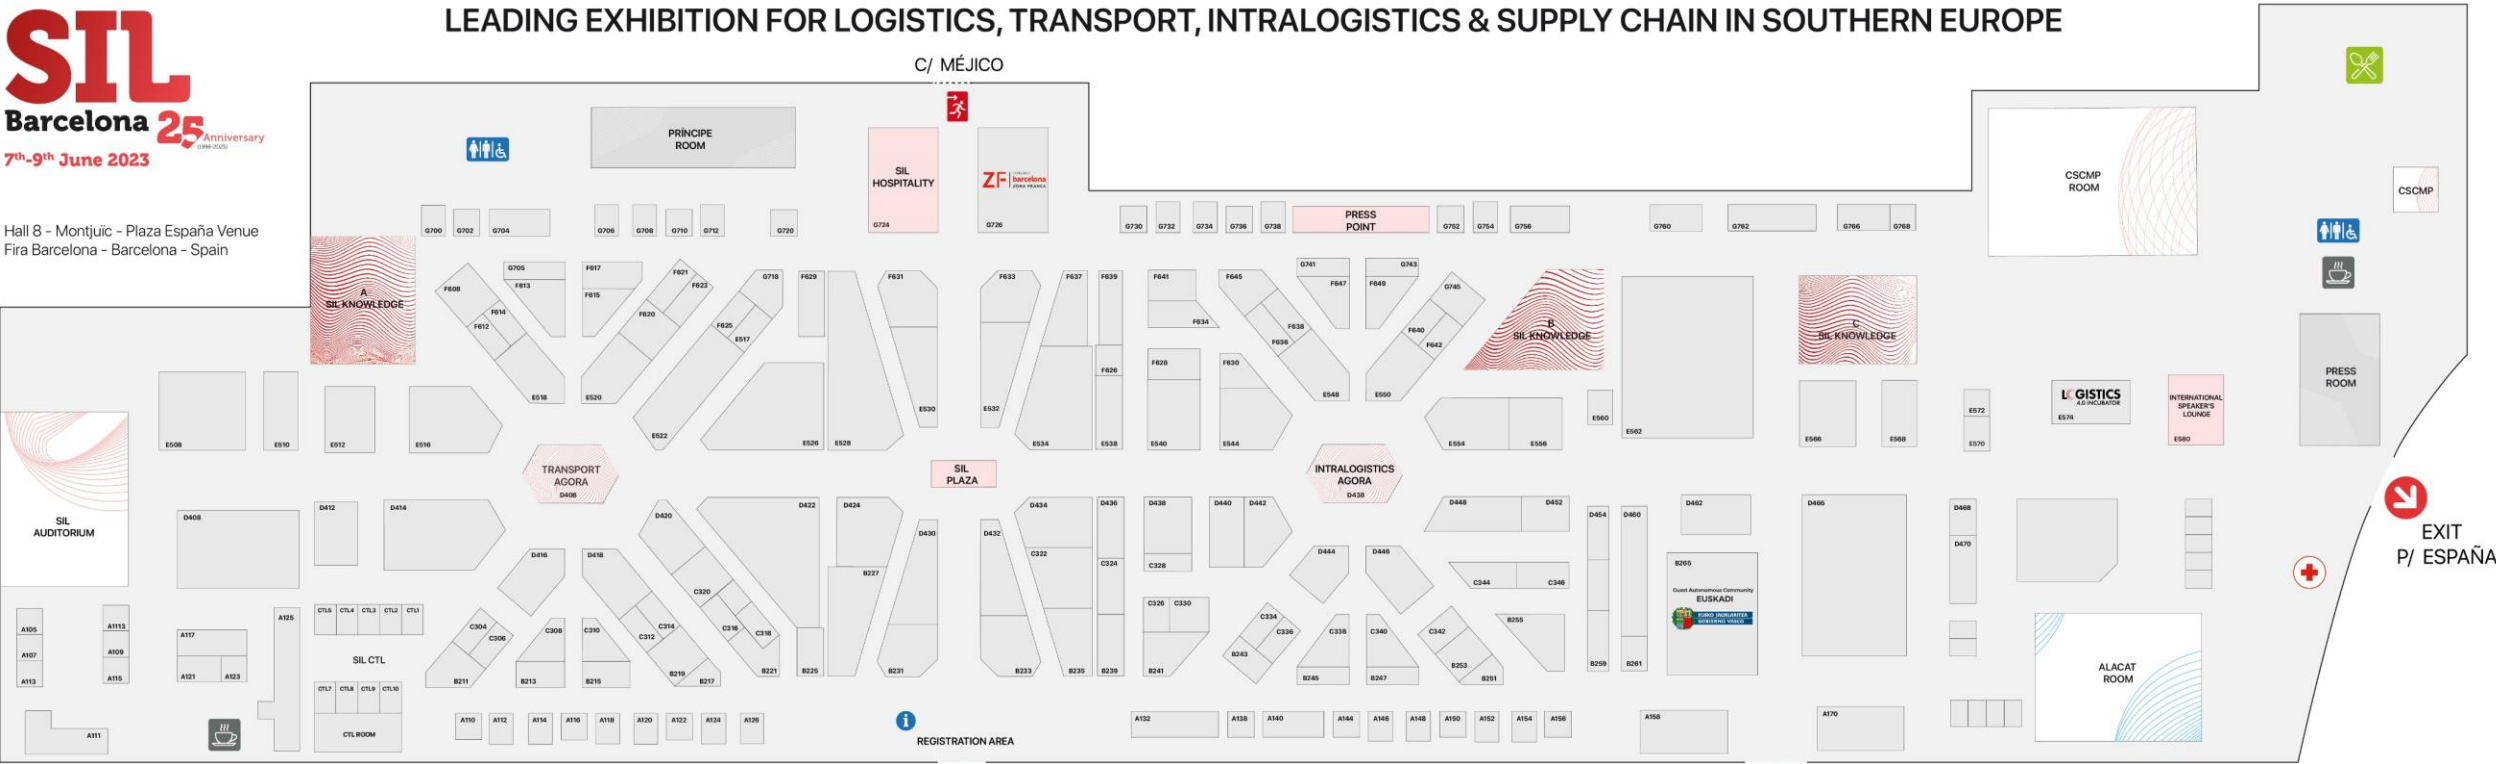

LEADING EXHIBITION FOR LOGISTICS, TRANSPORT, INTRALOGISTICS & SUPPLY CHAIN IN SOUTHERN EUROPE

Hall 8 - Montjuic - Plaza España Venue
Fira Barcelona - Barcelona - Spain

ENTRANCE

AV. REINA M. CRISTINA

EXIT

EXIT
P/ ESPAÑA